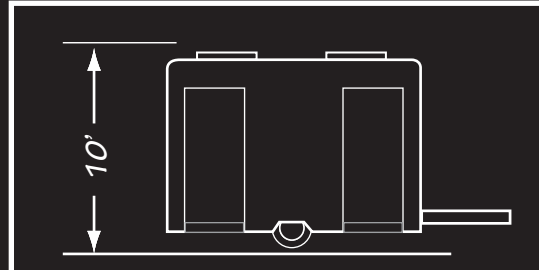

FULL MOON RENTALS

"Deuce"
Washroom Trailer

Height of Washroom Trailer is 10'

All measures are approximate